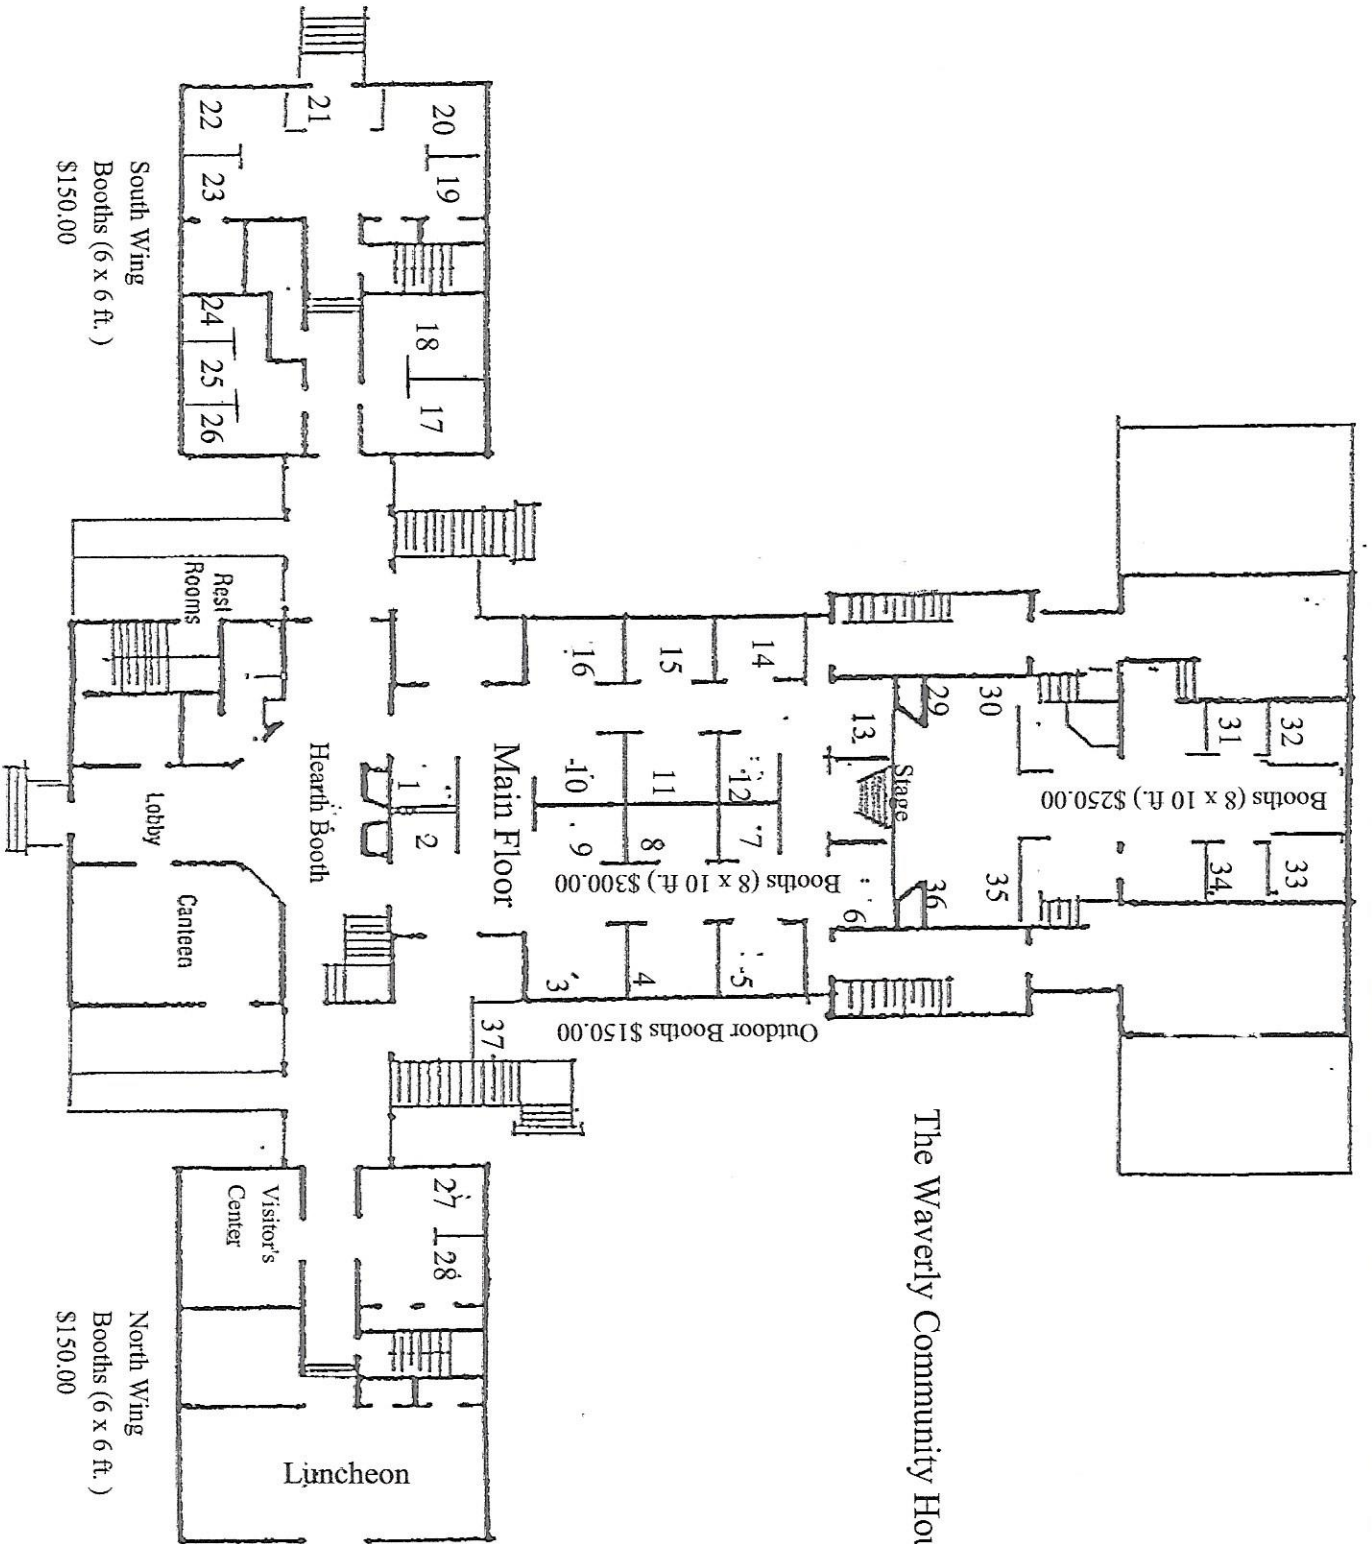

CHURCH STREET

BEECH STREET

The Waverly Community House

South Wing  
Booths (6 x 6 ft.)  
\$150.00

Booths (8 x 10 ft.) \$250.00

Booths (8 x 10 ft.) \$300.00

Outdoor Booths \$150.00

North Wing  
Booths (6 x 6 ft.)  
\$150.00

NORTH ABINGTON ROAD

CLINTON STREET